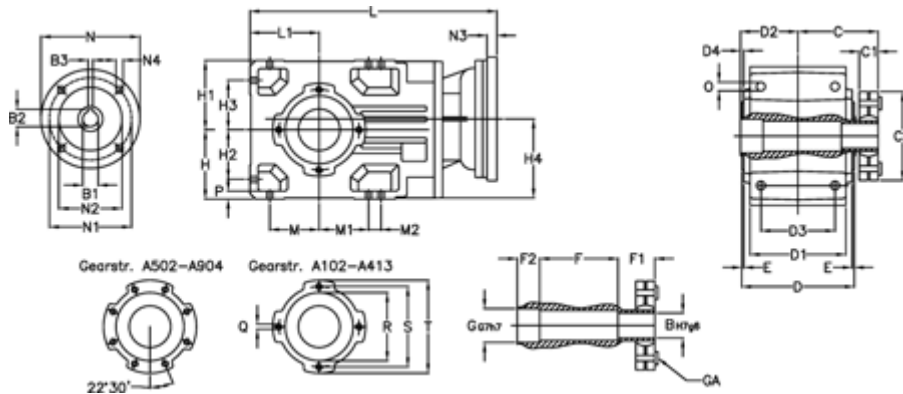

Article number: 29600204325235  
 Description: Bevel helical gearbox  
 A202US-43,2-P90B5

## Measures

B = 30	D1 = 110	F2 = 36	L = 325.5	N3 = -
B1 = 24	D2 = 60	G = 32	L1 = 80	N4 = M10x12
B2 = 27.3	D3 = 90	GA = 14,5 NM	M = 60.0	O = 9.5
B3 = 8	d4 = 4.5	H = 80	M1 = 60.0	P = 9
C = 89.5	Description = A202US-xx-P90 B5	H1 = 80	M2 = -	Q = M8x15
C1 = 23	E = 3.0	H2 = 60.0	N = 200	R = 95
C2 = 72.0	F = 77.5	H3 = 60.0	N1 = 165	S = 115
D = 136	F1 = 36.0	H4 = 93.0	N2 = 130	T = 140